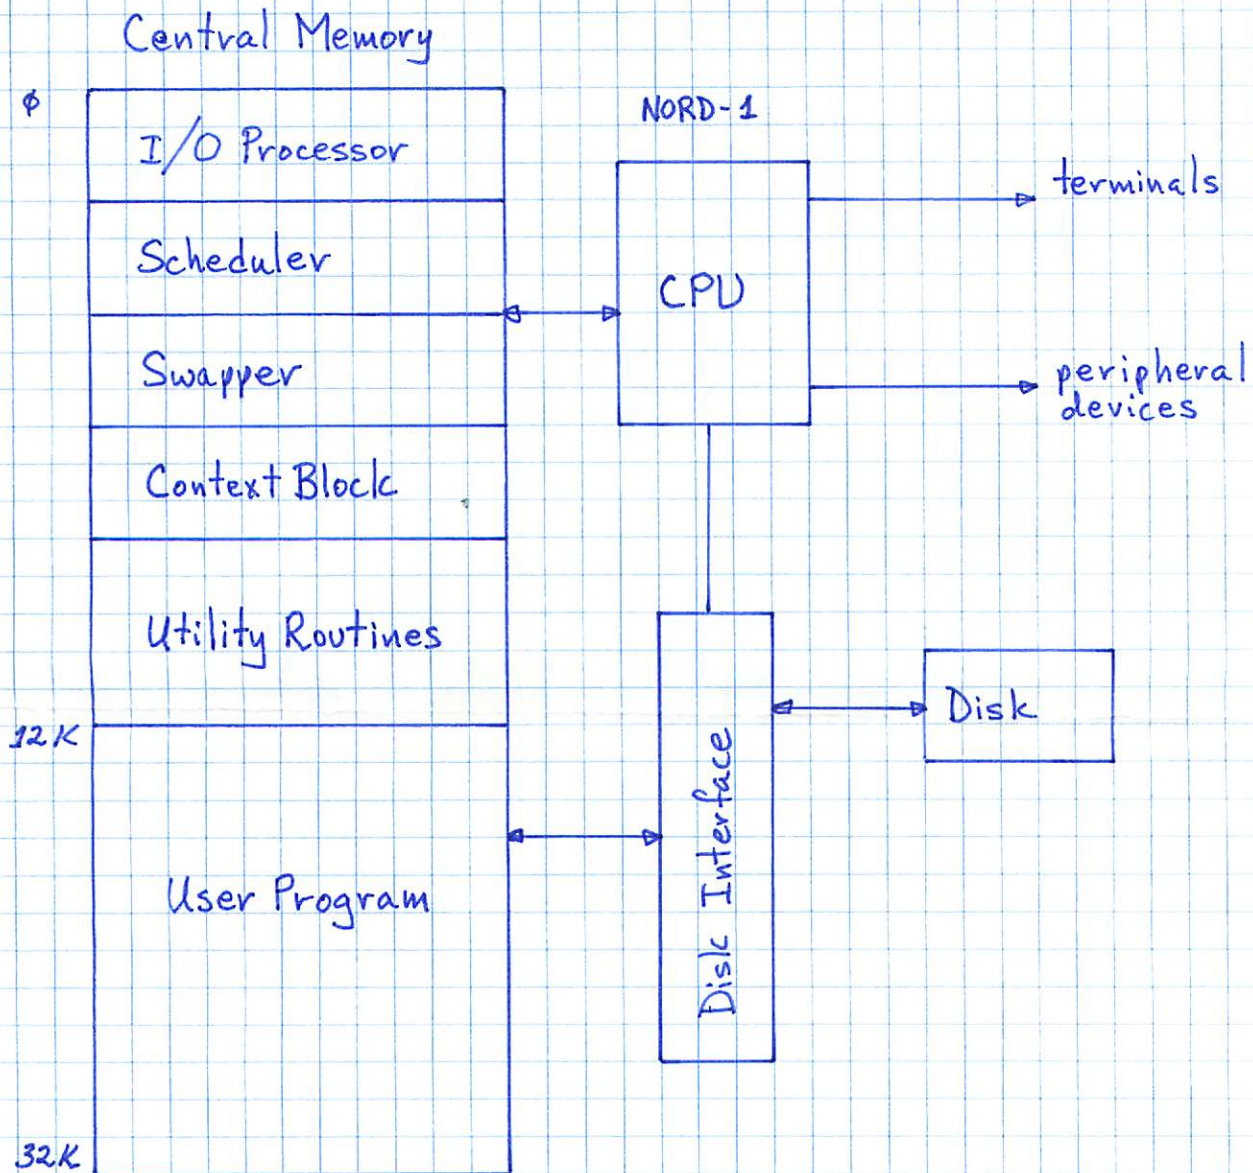

NORD-1 Timesharing System

Configuration for NOR-10 TSS

- AMC: Auxiliary Memory Controller
- SCH: Scheduler
- IOC: Input/Output Controller
- MAP: Paging Box