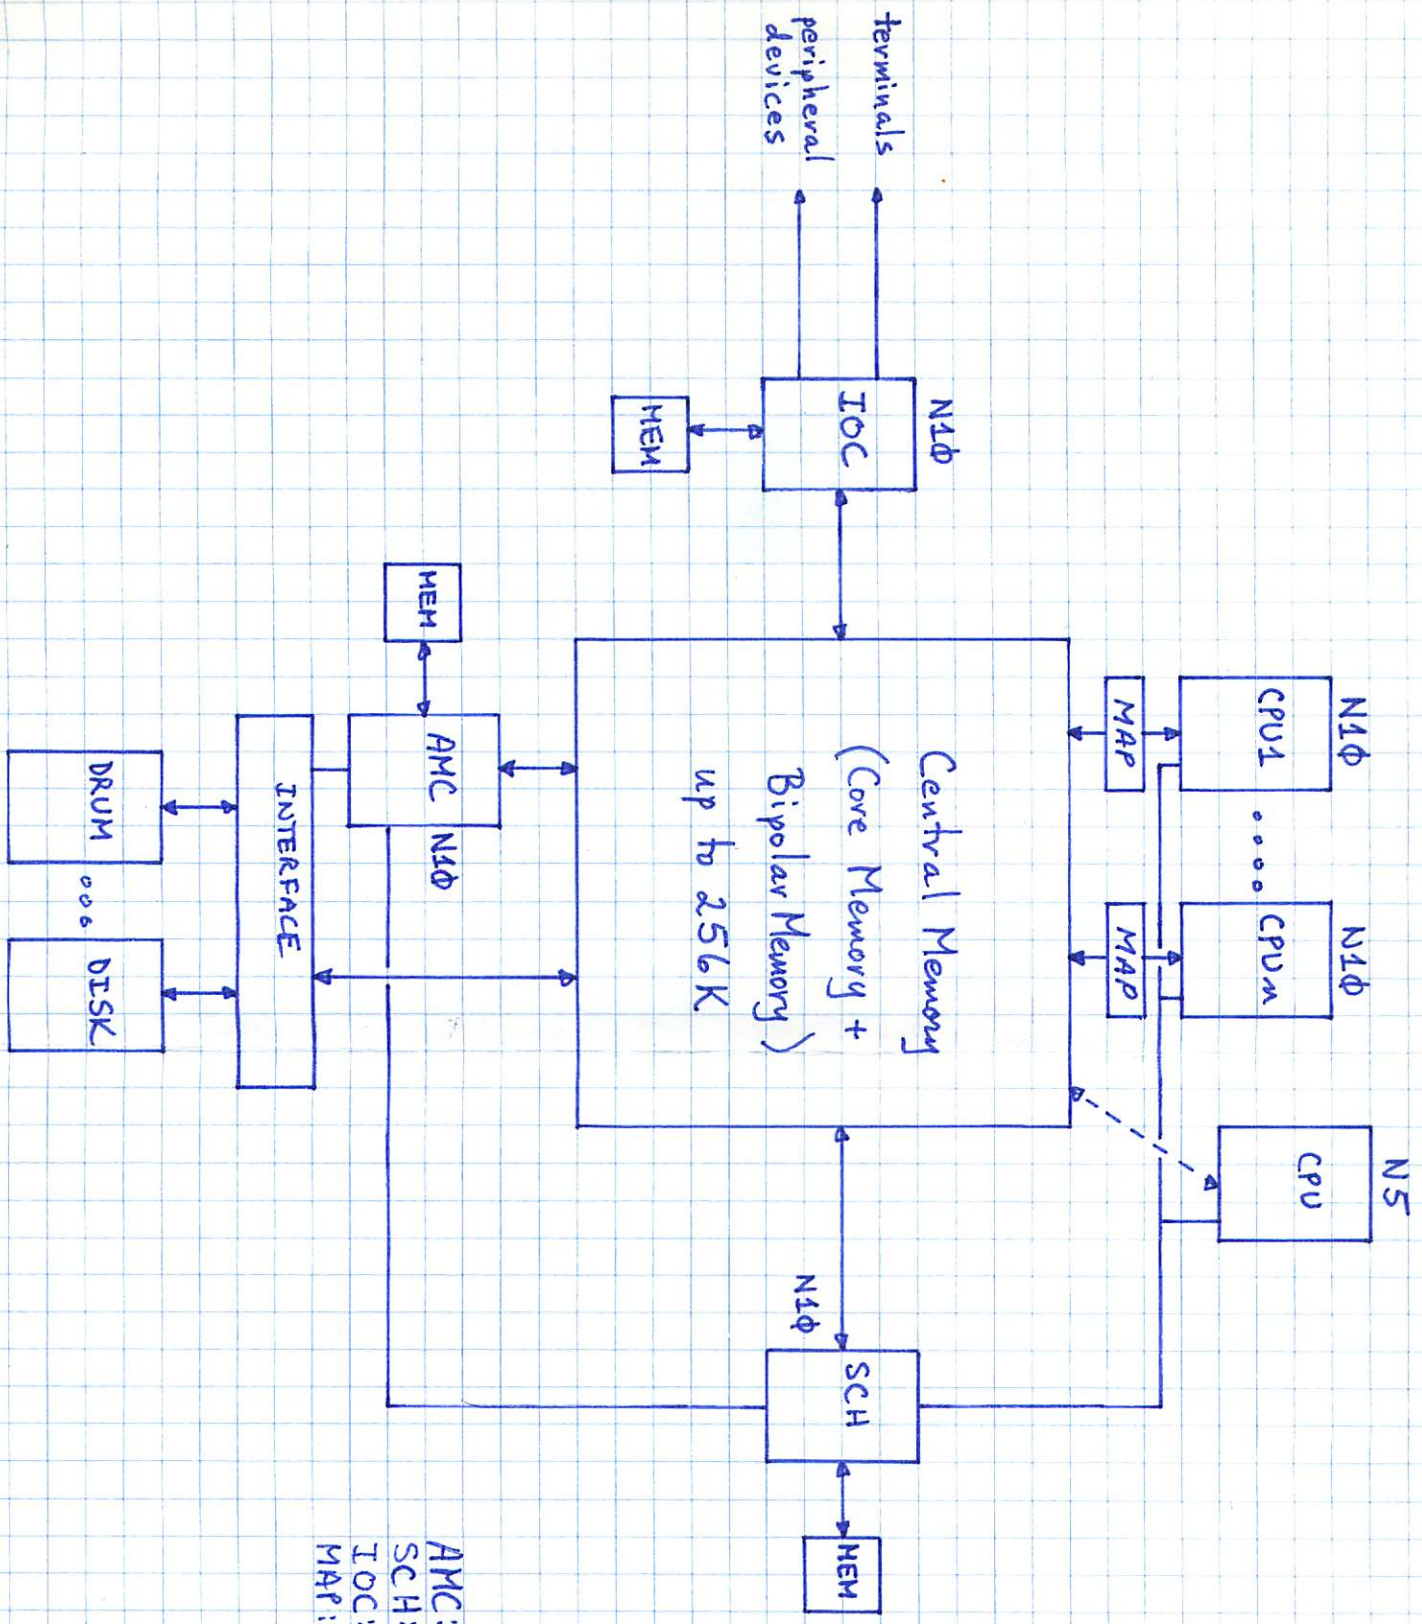

NORD-1 Timesharing System

Configuration for NOR-10 TSS

- AMC: Auxiliary Memory Controller
- SCH: Scheduler
- IOC: Input/Output Controller
- MAP: Paging Box