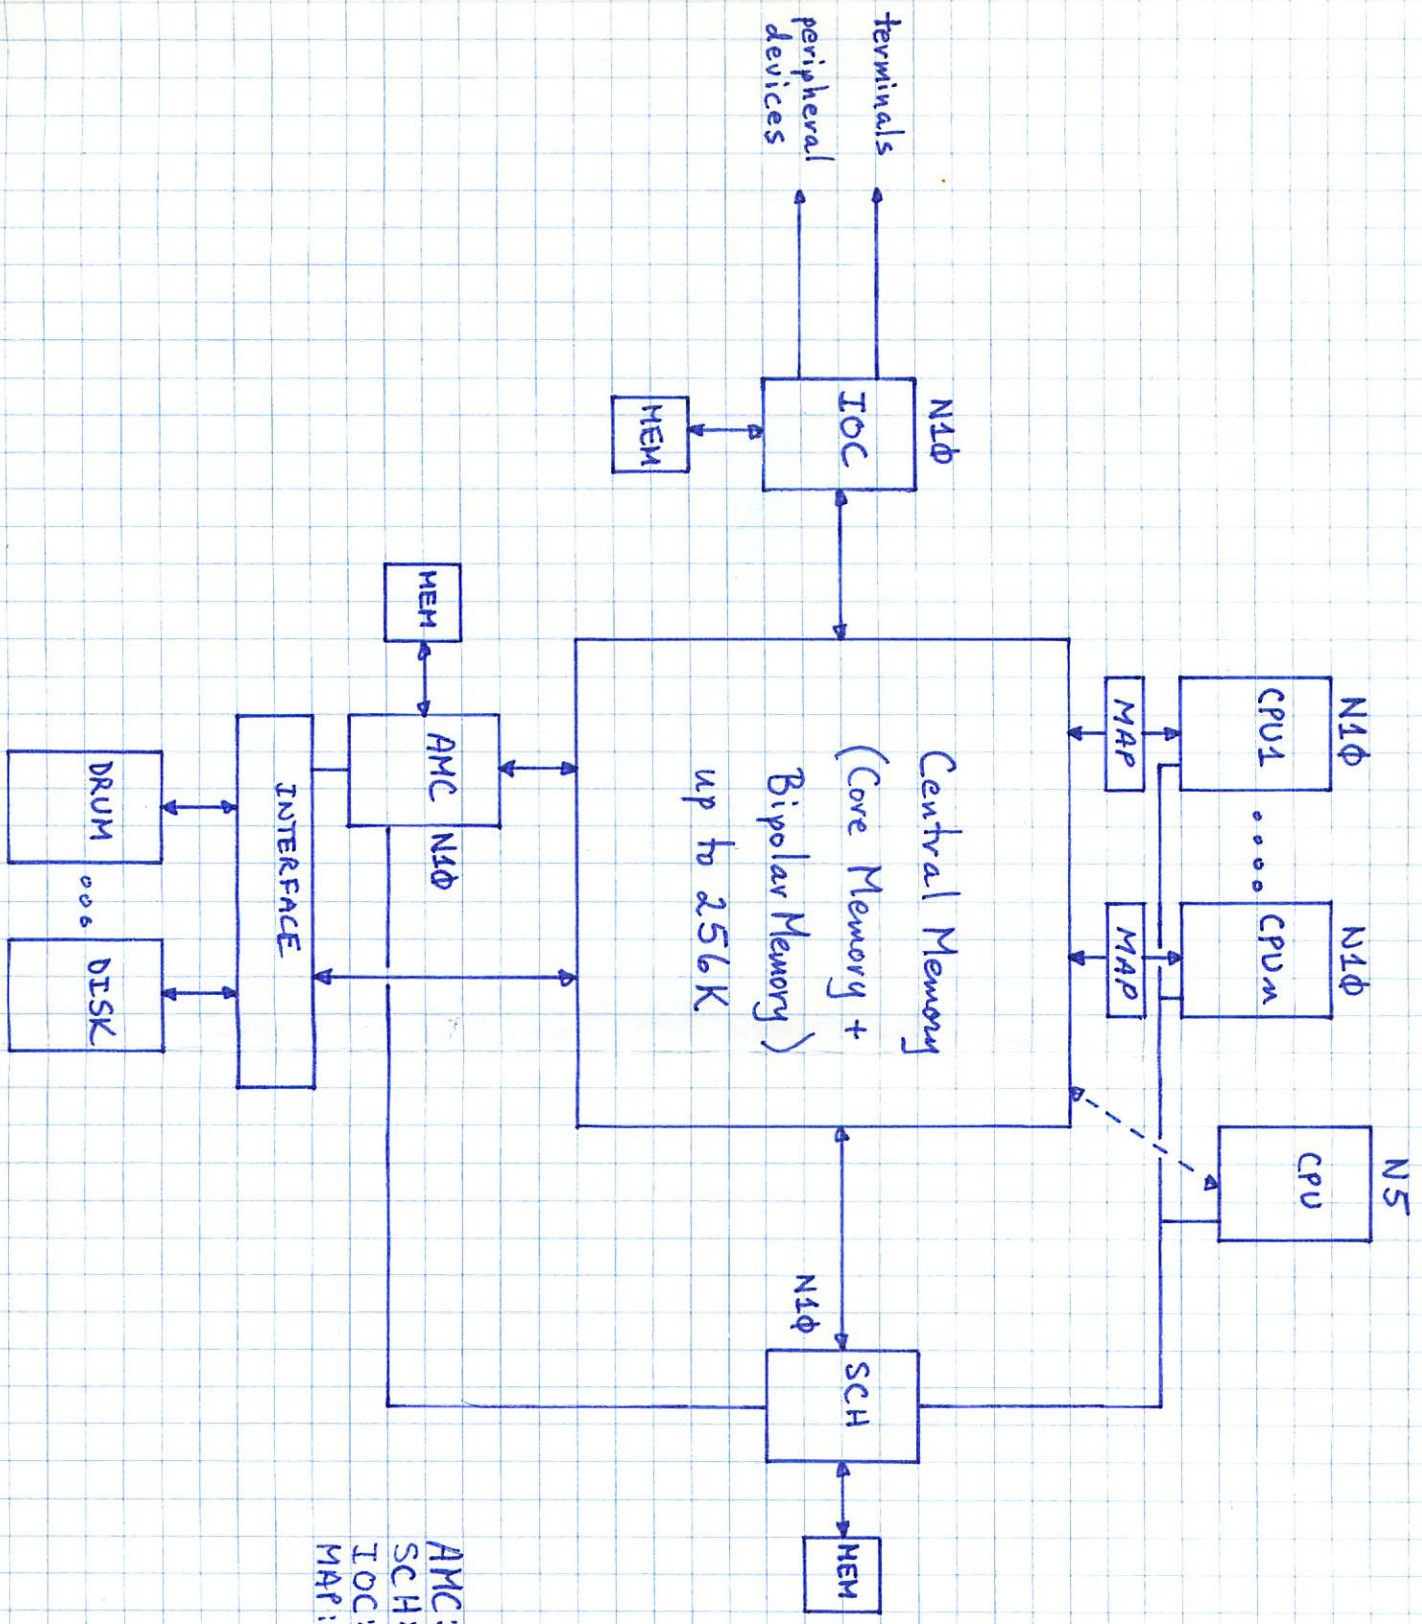

# NORD-1 Timesharing System

# Configuration for NOR-10 TSS

- AMC: Auxiliary Memory Controller
- SCH: Scheduler
- IOC: Input/Output Controller
- MAP: Paging Box