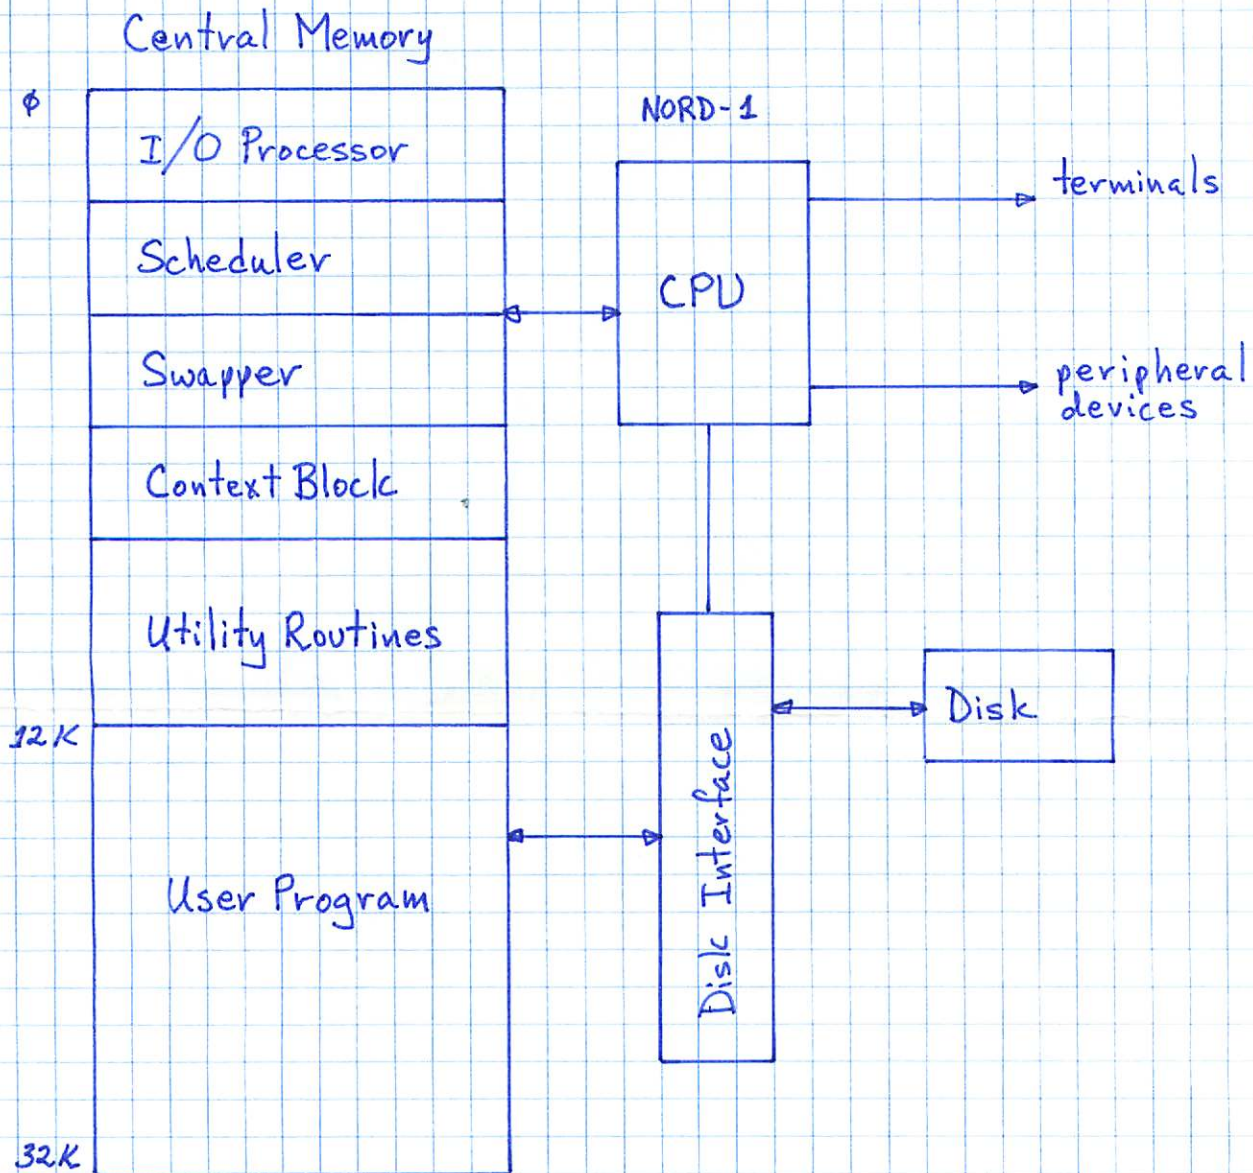

# NORD-1 Timesharing System

# Configuration for NOR-10 TSS

- AMC: Auxiliary Memory Controller
- SCH: Scheduler
- IOC: Input/Output Controller
- MAP: Paging Box